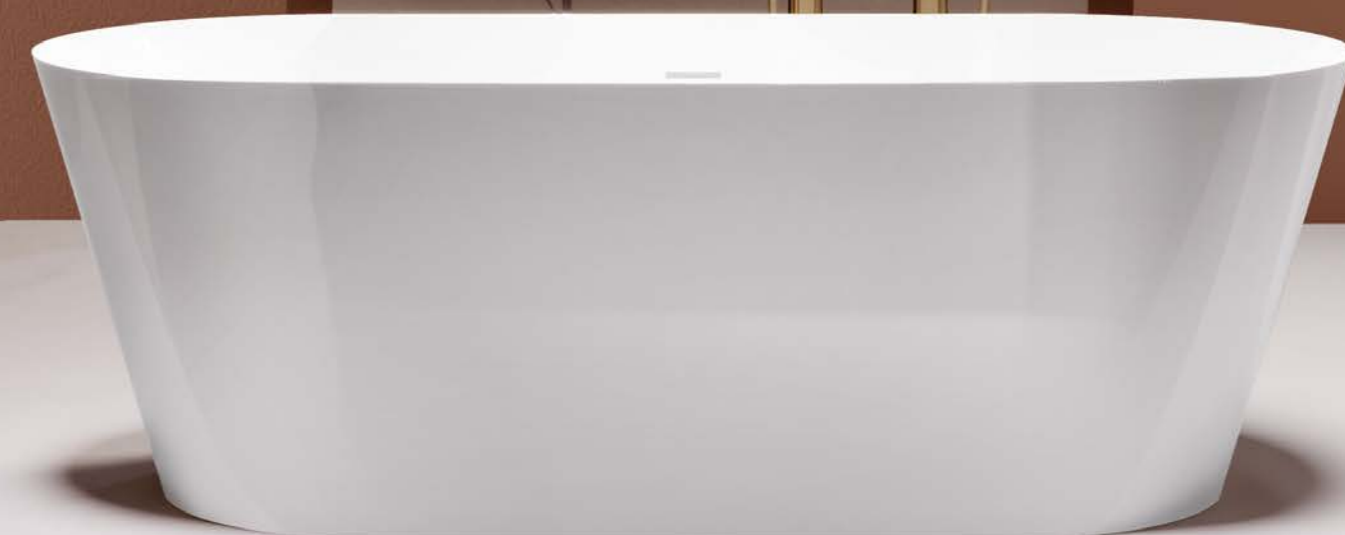

— Inka

150 X 70 X H. 60 cm
180 X 80 X H. 60 cm

Con la sua forma ovale, la vasca da bagno Inka si richiama ad un design senza tempo, pulito e minimalista. È disponibile in due diverse dimensioni e nelle finiture bianco opaco, bianco lucido oppure nelle nuove versioni bicolore. Vasca realizzata in acrilico; piletta di scarico inclusa con troppopieno integrato.

With its oval shape, the Inka bathtub recalls a timeless, clean, and minimalist design. It is available in two different sizes and in matt white, glossy white, or the new bicolor versions. Bathtub in acrylic; drain plug included with overflow system.

Finiture vasca / Bathtub finishings

Monocolore / Monocolor

BL
Bianco Lucido
Glossy White

BO
Bianco Opaco
Matt White

Bicolore / Bicolor

Interno vasca / Tub interior

Disponibile Bianco Lucido o Bianco Opaco / Glossy White or Matt White available

Esterno vasca / Tub exterior

Disponibile nei seguenti colori opachi / Available in the following matt colors

IB
Ink Black

NB
Night Blue

PG
Pearl Grey

LS
London Smoke

GB
Grey Brown

RR
Ruby Red

MC
Milk&Coffee

DS
Desert Sand

OW
Oyster White

MG
Mint Green

GT
Green Tea

BS
Blue Sky

FL
Flamingo

SR
Shell Rose

Inka - BL Bianco Lucido / Glossy White